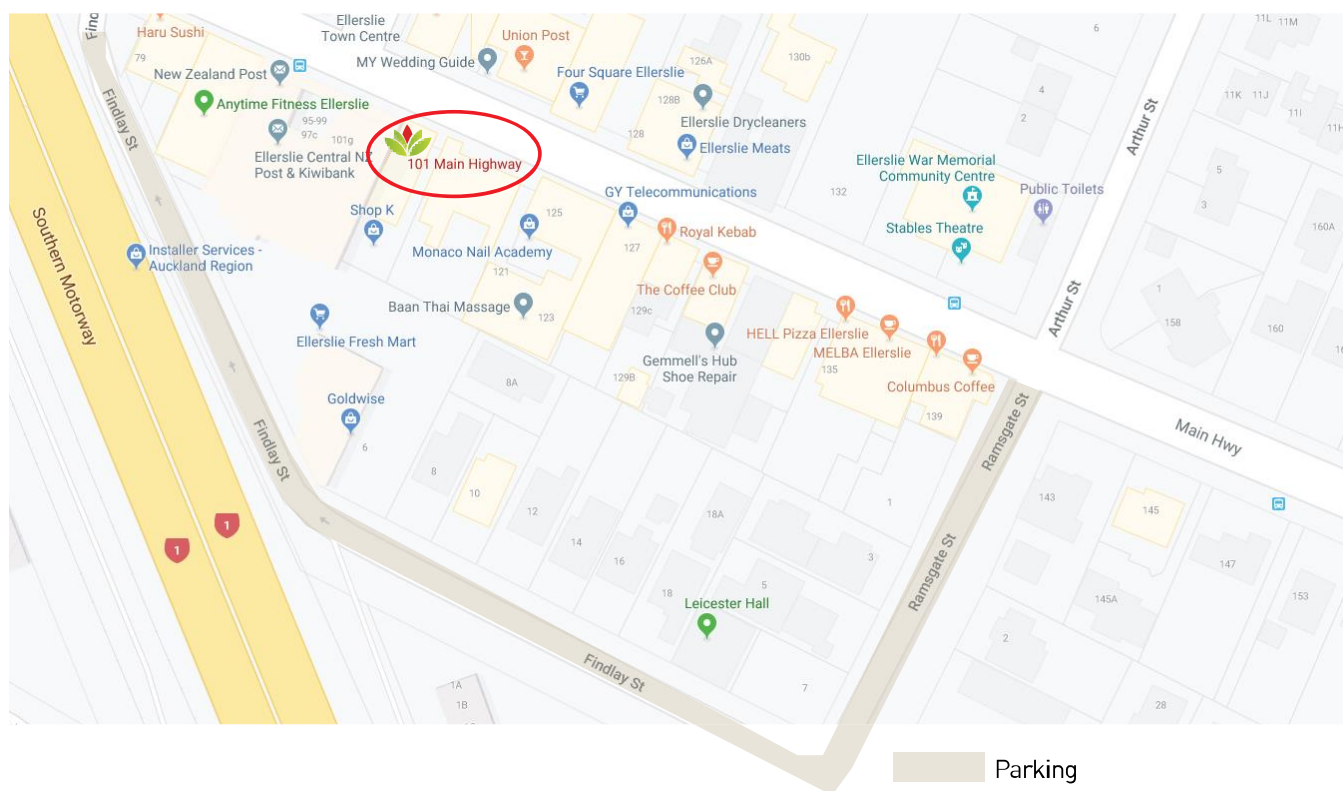

## Information for Clients: Ellerslie

We are located in Unit 4, 101 Main Highway, Ellerslie.

Opposite Mexico restaurant you will see a café called 'Luscious'. Next to this café are some stairs up to a second floor. Go up these stairs, through the automatic door at the top. Go down the corridor as though you are going through the building, we are on the left as you get to the windows

We are as close as you can get to the Ellerslie train station (a 2 minute walk).

## Parking:

There is parking along Ramsgate Street, most of it is one hour, although some of it is for two hours.